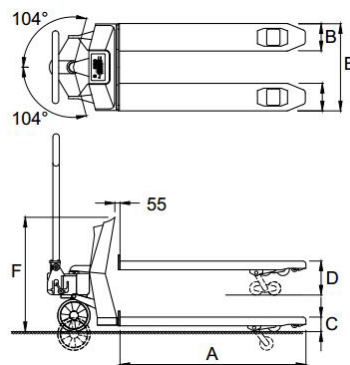

Top quality

Advanced functions

RAVAS PERFORMANCE LINE

RAVAS

FUNCTIONS

- Automatic and manual zero correction
- Gross/net weighing
- Automatic and manual tare
- Totalling with sequence number
- Code entry (5-digit)
- RS232 port for connection with printer
- Extra port for Bluetooth option board
- Bluetooth 4.0 for RAVAS WeightsApp
- Internal clock
- Error messages in display
- Automatic switch-of after 30 minutes of non-use
- kg/lb toggle

STANDARD SPECIFICATIONS

- Weighing capacity 2.000 kg
- Graduation multirange:
 - 0 - 200 kg: graduation 0,2 kg
 - 200 - 500 kg: graduation 0,5 kg
 - 500 - 2.000 kg: graduation 1 kg
- Max. tolerance 0,1% of the load lifted
- Display LCD, digit height 18 mm, backlight
- Keypad 5 function keys, on/off key
- Protection class load cells IP67, indicator IP65
- Battery 12Vdc/1.2Ah, exchangeable; battery charger included (lead-acid)
- Battery life 30 hours, low battery indication in display
- Charger 230V/12Vdc - 300 mA
- Charging time approximately 6 hours
- Steering wheels rubber
- Loading wheels polyurethane, tandem
- Colour red (RAL 3000), epoxy painted
- Own weight 120 kg
- Pump quick lift

DIMENSIONS IN MM

Standard

| | | |
|---|-------------------------|------|
| A | Fork length | 1150 |
| B | Fork width | 170 |
| C | Minimum fork height | 90 |
| | Space underneath fork | 22 |
| D | Maximum fork height | 180 |
| | Lifting height | 90 |
| E | Width over forks | 540 |
| F | Height to top indicator | 800 |
| | Tolerance +/- 3 mm | |