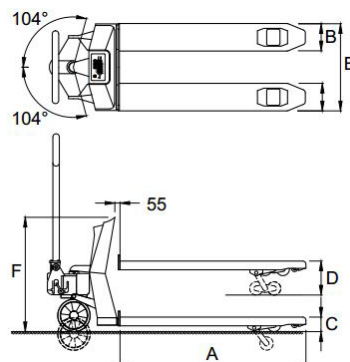

## STANDARD SPECIFICATIONS

- Weighing capacity 2.000 kg
- Graduation multirange:
  - 0 - 200 kg: graduation 0,2 kg
  - 200 - 500 kg: graduation 0,5 kg
  - 500 - 2.000 kg: graduation 1 kg
- Max. tolerance 0,1% of the load lifted
- Display LCD, digit height 18 mm, backlight
- Keypad 5 function keys, on/of key
- Protection class load cells IP67, indicator IP65
- Battery 12Vdc/1.2Ah, exchangeable; battery charger included (lead-acid)
- Battery life 30 hours, low battery indication in display
- Charger 230V/12Vdc - 300 mA
- Charging time approximately 6 hours
- Steering wheels rubber
- Loading wheels polyurethane, tandem
- Colour red (RAL 3000), epoxy painted
- Own weight 120 kg
- Pump quick lift

## DIMENSIONS IN MM

Standard

A	Fork length	1150
B	Fork width	170
C	Minimum fork height	90
	Space underneath fork	22
D	Maximum fork height	210
	Lifting height	120
E	Width over forks	540
F	Height to top indicator	800
	Tolerance +/- 3 mm	