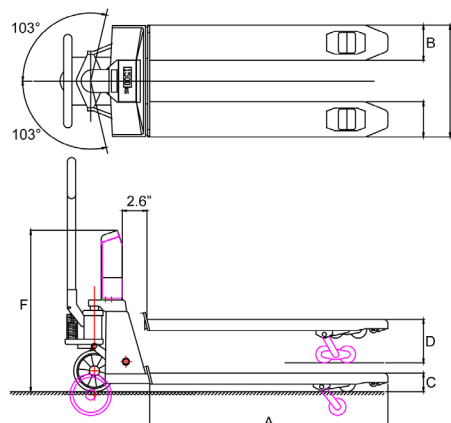

RAVAS-320

Pallet jack scale with extended scale functions

BENEFITS

- Standard NTEP approved
- High capacity Li-ion battery pack for 75 hours of autonomy
- Automatic dosing function (option)
- Three communication protocols
- Internal clock for date/time
- For warehousing, dosing and mixing
- Bluetooth 4.0 for RAVAS WeightsApp
- Bluetooth or WiFi data output for connectivity (option)
- Connectivity software available

Top quality

Advanced functions

FUNCTIONS

- Automatic and manual zero correction
- Gross/net weighing
- Automatic and manual tare
- Totalling with sequence number
- Code entry (5-digit)
- RS232 port for connection with printer
- Extra port for Bluetooth or WiFi option board
- Bluetooth 4.0 for RAVAS WeightsApp
- Internal clock
- Error messages in display
- Automatic switch-off after 30 minutes of non-use
- lb/kg toggle

STANDARD SPECIFICATIONS

- Weighing capacity max. 5,000 lb
- Graduation 0 - 3,000 lb: graduation 1 lb, or 5,000 lb: graduation 2 lb
- Max. tolerance 0.1% of the load lifted
- Display LCD, dual color, digit height 0.79 inch, backlight
- Keypad 5 function keys, on/of key
- Protection class load cells NEMA 5, display NEMA 4 (printer excluded)
- Battery 14,8Vdc/5Ah, exchangeable, Li-ionbattery pack, charger included
- Battery life 75 hours, low battery indication in display
- Charger 110/120 - 14,8V
- Charging time approximately 6 hours
- Steering wheels rubber
- Loading wheels polyurethane, single
- Colour red (RAL 3000), epoxy painted
- Own weight 250 lb
- Pump quick lift

DIMENSIONS IN INCHES

A	Fork length	48
B	Fork width	7.1
C	Minimum fork height	3.0
	Ground clearance	0.7
D	Maximum fork height	7.9
	Lifting height	4.8
E	Width over forks	27.2
F	Height to top indicator	32.5