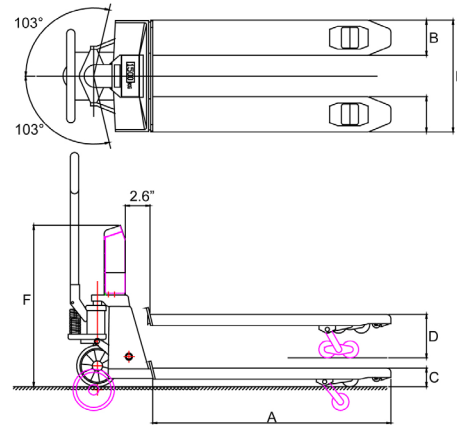

## FUNCTIONS

- Automatic and manual zero correction
- Gross/net weighing
- Automatic and manual tare
- Totalling with sequence number
- Code entry (5-digit)
- RS232 port for connection with printer
- Extra port for Bluetooth or WiFi option board
- Bluetooth 4.0 for RAVAS WeightsApp
- Internal clock
- Error messages in display
- Automatic switch-off after 30 minutes of non-use
- lb/kg toggle

## STANDARD SPECIFICATIONS

- Weighing capacity max. 5,000 lb
- Graduation 0 - 3,000 lb: graduation 1 lb, or 5,000 lb: graduation 2 lb
- Max. tolerance 0.1% of the load lifted
- Display LCD, dual color, digit height 0.87 inch, backlight
- Keypad 5 function keys, on/of key
- Protection class load cells NEMA 5, display NEMA 4 (printer excluded)
- Battery 14,8Vdc/5Ah, exchangeable, Li-ionbattery pack, charger included
- Battery life 75 hours, low battery indication in display
- Charger 110/120 - 14,8V
- Charging time approximately 6 hours
- Steering wheels rubber
- Loading wheels polyurethane, single
- Colour red (RAL 3000), epoxy painted
- Own weight 250 lb
- Pump quick lift

## DIMENSIONS IN INCHES

A	Fork length	48
B	Fork width	7.1
C	Minimum fork height	3.0
	Ground clearance	0.7
D	Maximum fork height	7.9
	Lifting height	4.8
E	Width over forks	27.2
F	Height to top indicator	32.5